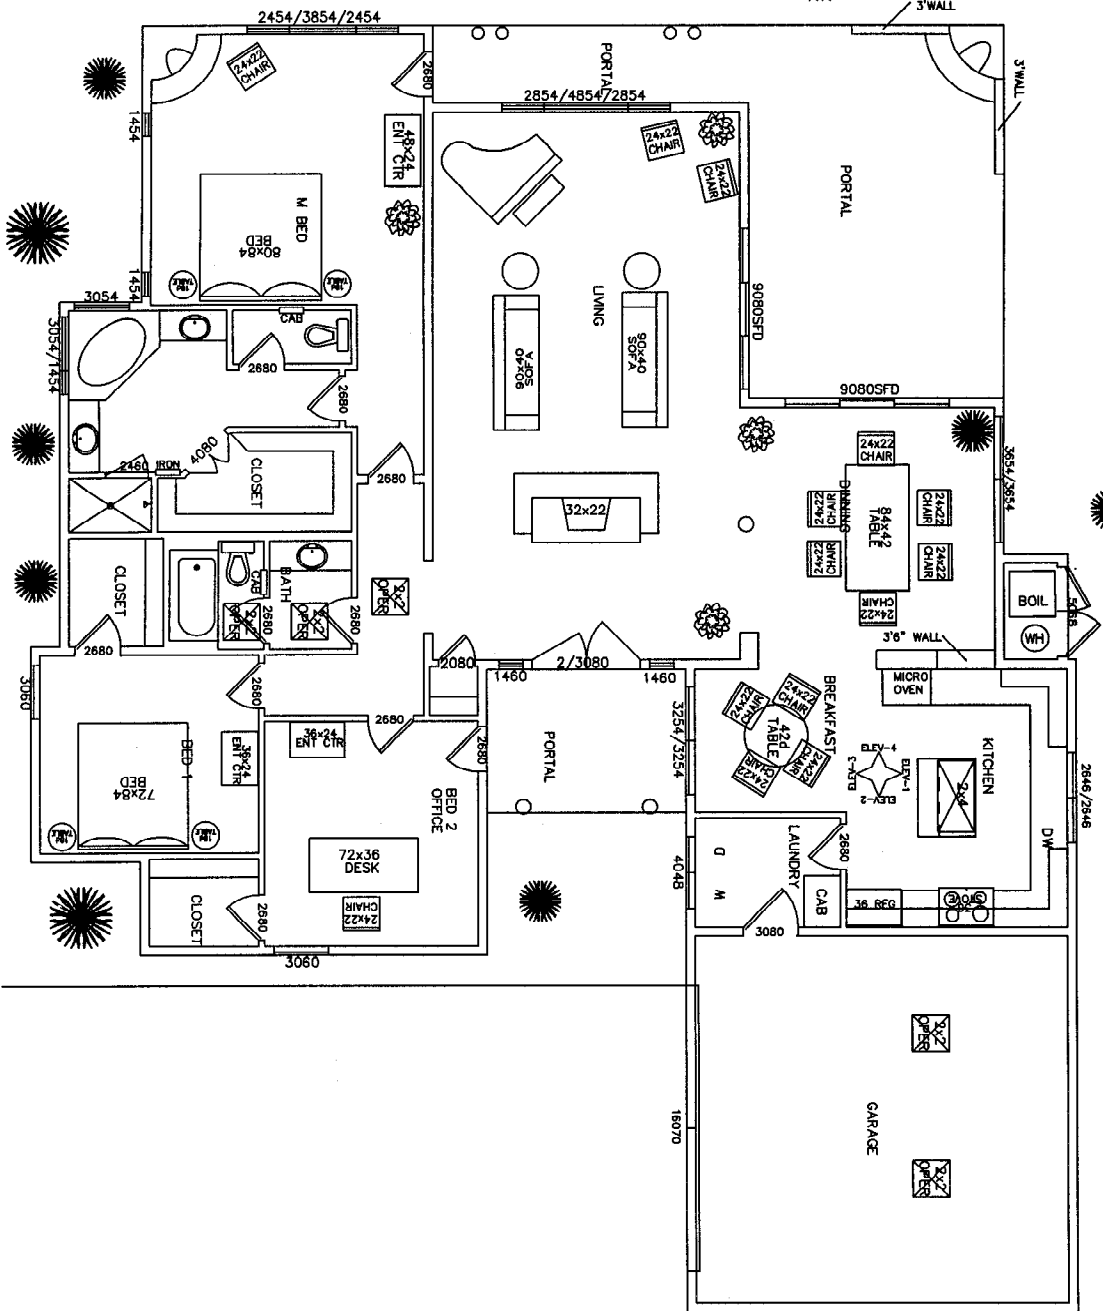

# Plaza Bonita

FURNITURE AND PLANTS ARE FOR  
DISPLAY ONLY.

6.25.06\_2136\_LOT32PB  
 HEATED 2136 FT2  
 GARAGE 450 FT2  
 F PORTAL 88 FT2  
 R PORTAL 367 FT2  
 PLANS MAY BE CHANGED OR MODIFIED WITHOUT NOTICE.